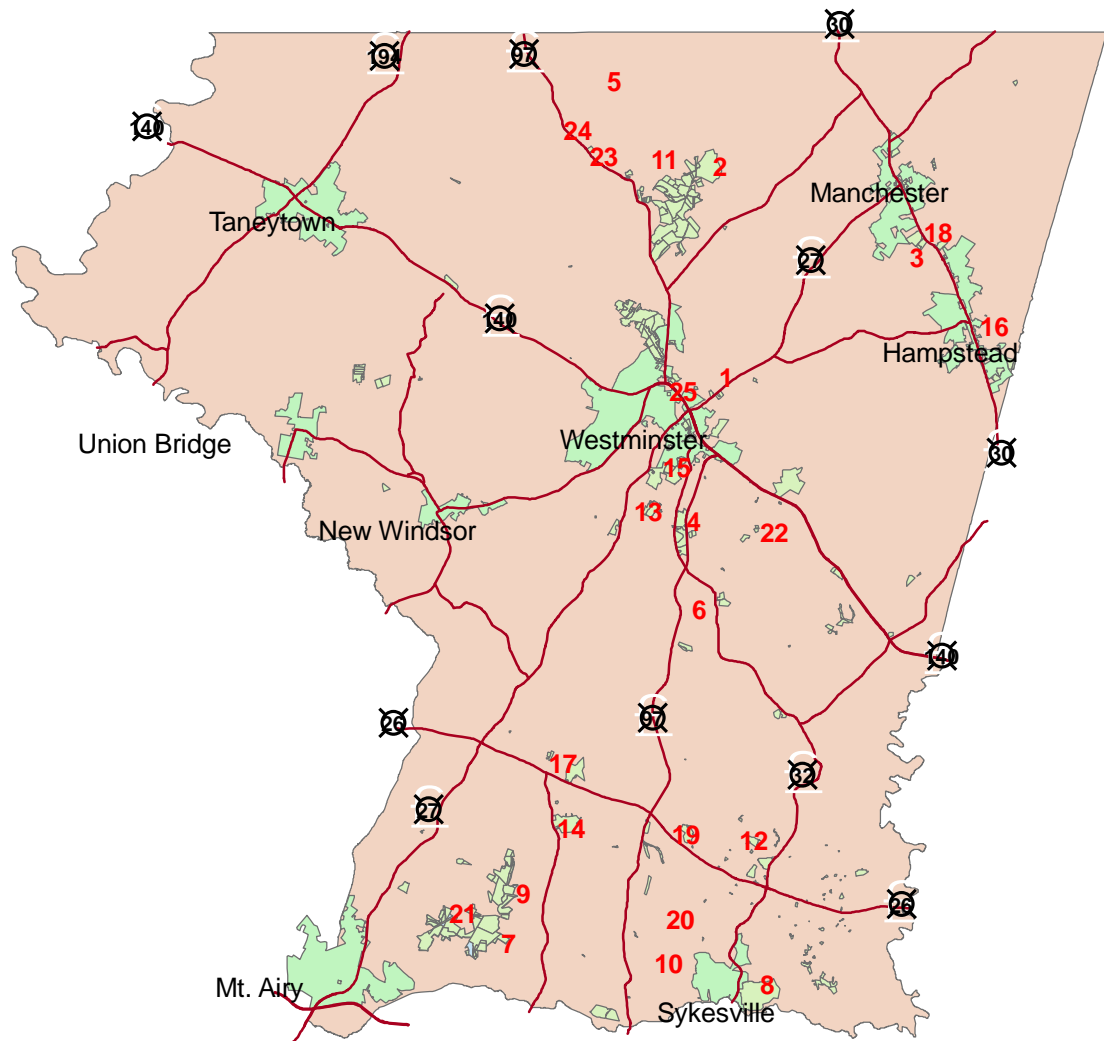

# Carroll County Parks

- 1 - Bennett Cerf Park
- 2 - Bear Branch Nature Center
- 3 - Cape Horn Park
- 4 - Carroll Community College
- 5 - Cherrytown Road Ballfield
- 6 - Deer Park
- 7- Equestrian Center
- 8 - Freedom Park
- 9 - Gillis Falls Park
- 10- Hall Property (Obrecht Road Ballfield)
- 11- Hashawha
- 12- Hodges Park
- 13- Kate Wagner Park
- 14- Krimgold Park
- 15- Landon C. Burns Park
- 16- Leister Park
- 17- Mayeski Park
- 18- North Carroll Community Pond
- 19- Old Liberty Road Ballfields
- 20- Piney Run Park
- 21- Salt Box Park
- 22- Sandymount Park
- 23- Carroll County Sports Complex
- 24- Union Mills Homestead/Park
- 25- Westminster Community Pond

Source: Carroll County Dept. of Recreation and Parks 2005